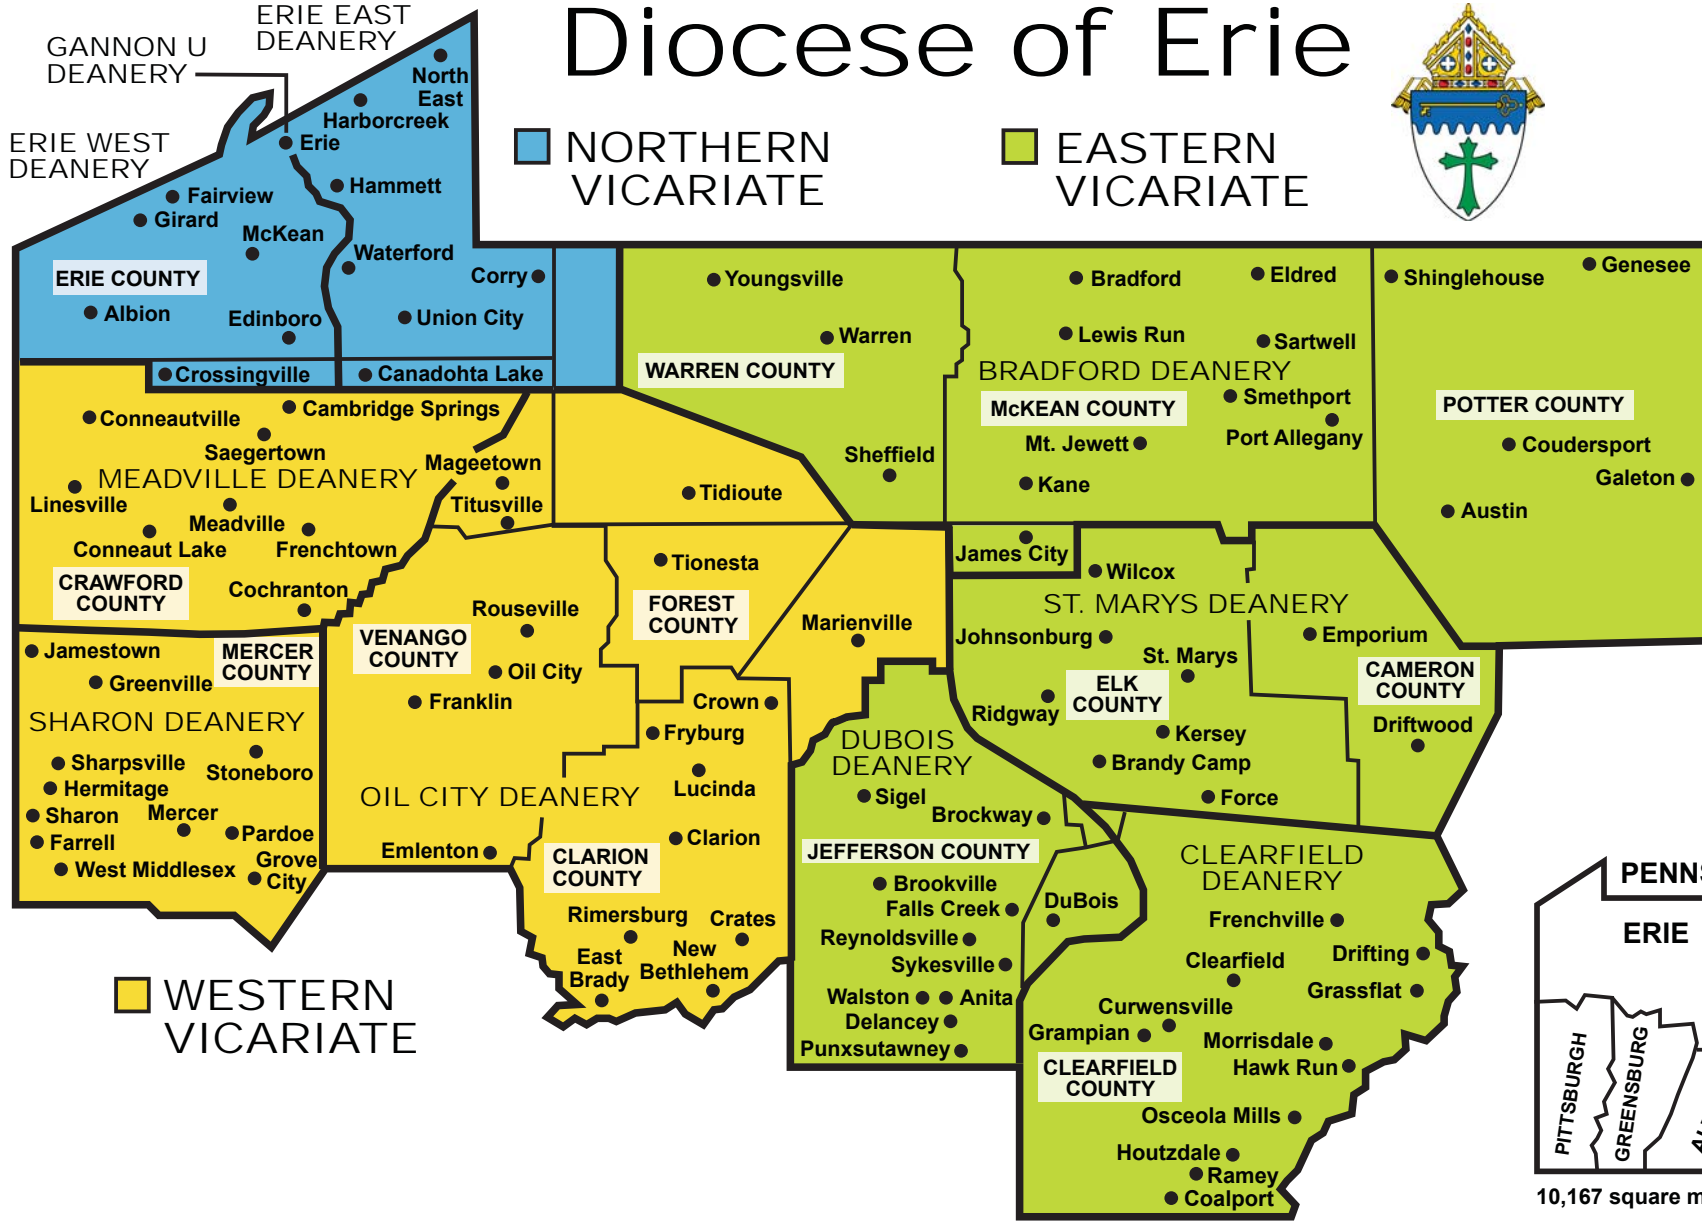

Diocese of Erie

■ NORTHERN VICARIATE

■ EASTERN VICARIATE

■ WESTERN VICARIATE

10,167 square miles in the Diocese of Erie